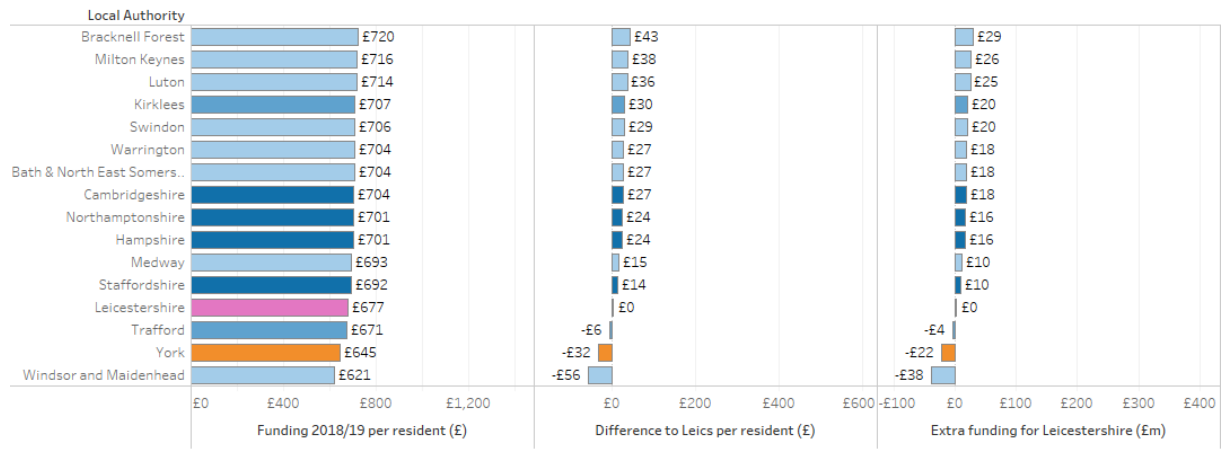

- Authority Type
- County Unitary
  - City Unitary
  - Borough Unitary
  - Met District
  - County Council
  - Inner London Boro
  - Outer London Boro

- Authority Type**
- City Unitary
  - Borough Unitary
  - Met District
  - County Council
  - Leicestershire