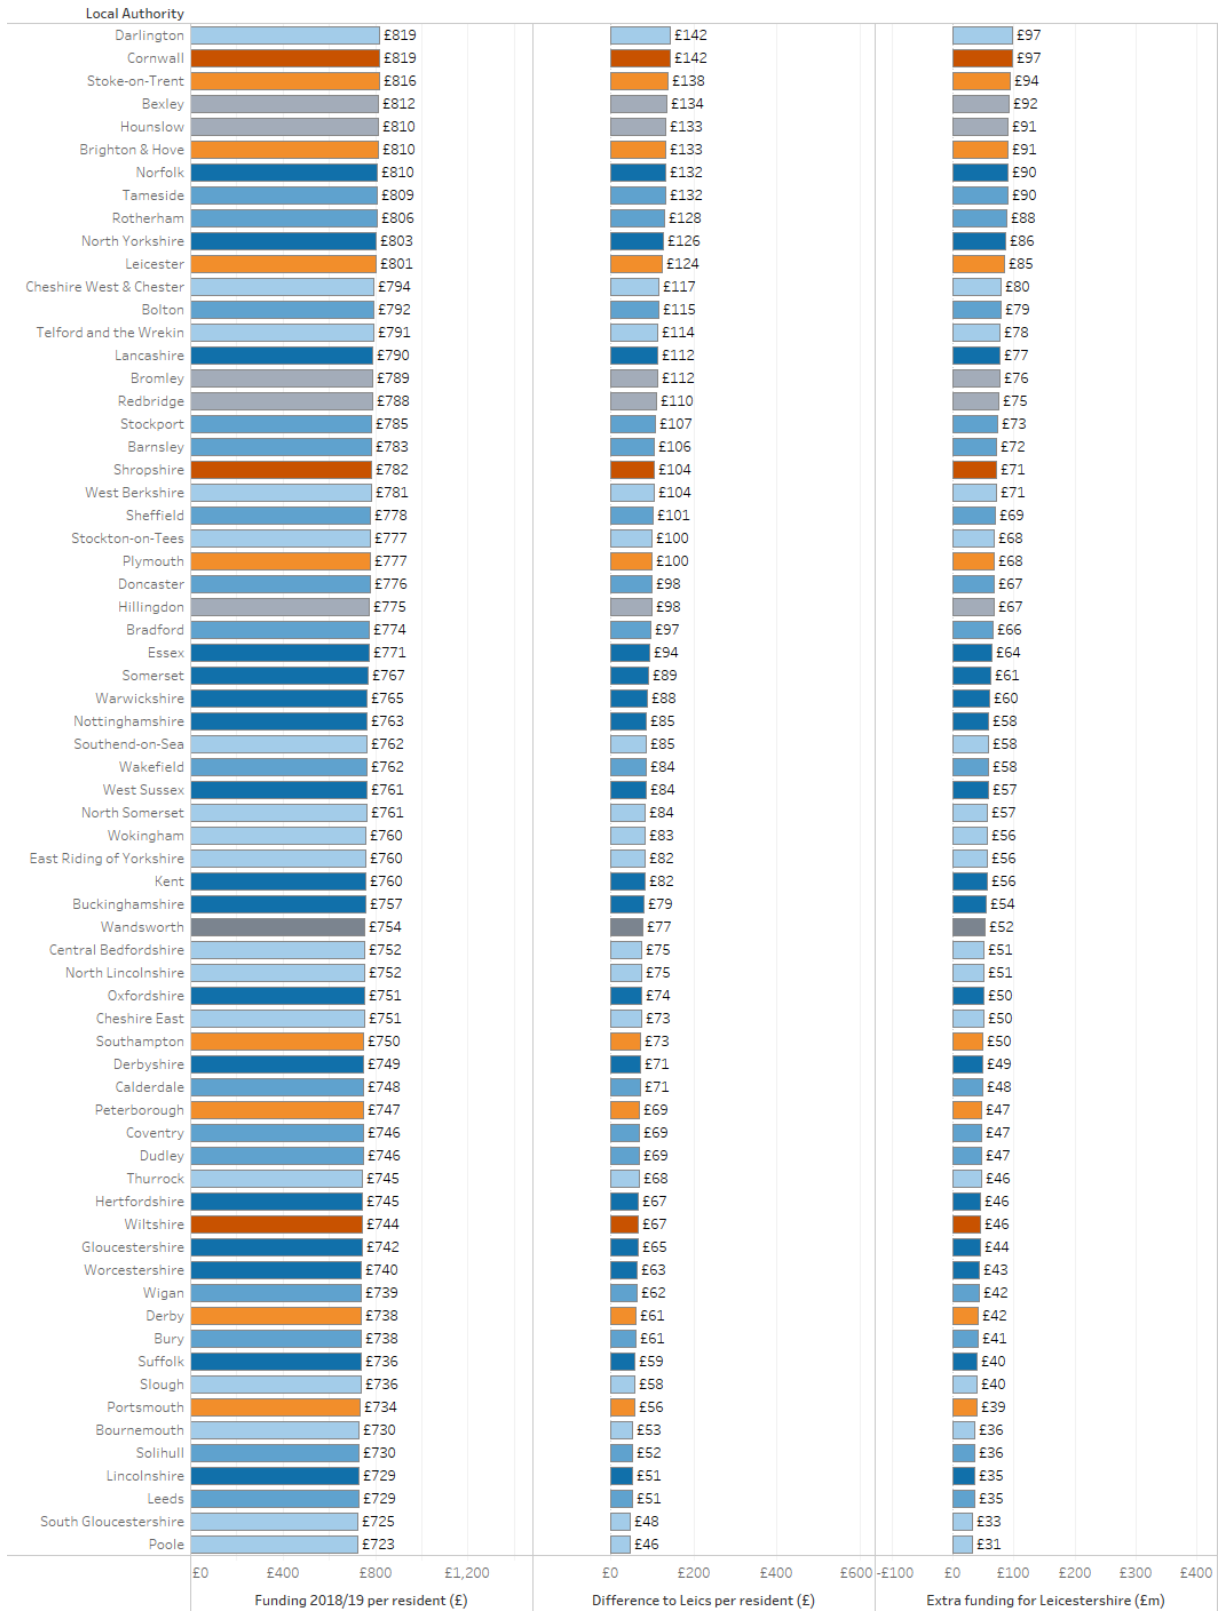

- Authority Type
- County Unitary
  - City Unitary
  - Borough Unitary
  - Met District
  - County Council
  - Inner London Boro
  - Outer London Boro

- Authority Type**
- City Unitary
  - Borough Unitary
  - Met District
  - County Council
  - Leicestershire